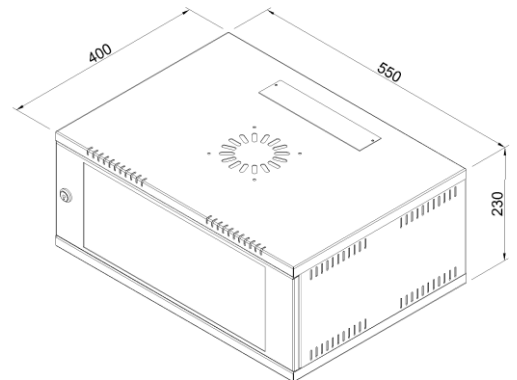

### Features

- Depth adjustable mounting slot
- Top and bottom cable entry facility
- Provision to mount cooling fans on the top panel
- Powder coated finish with pre-treatment process meeting all industry standards
- Adjustable 19" equipment mounting verticals provide better mounting flexibility
- Welded frame and Reliable structure
- Front toughened glass door with lock and key
- Turning angle of front door over 180°

### Specifications

Part No	Capacity	Overall Size WxDxH (mm)	Usable Area DxH (mm)	Mounting PC WxH (mm)
PR-NE-WM-2U	2U	550 x 350 x 140	255 x 100	518 x 47

### Specifications

Part No	Capacity	Overall Size WxDxH (mm)	Usable Area DxH (mm)	Mounting PC WxH (mm)
PR-NE-WM-4U	4U	550 x 400 x 230	295 x 190	518 x 137