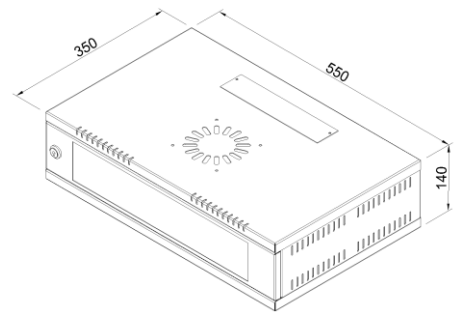

## NETWORK ENCLOSURES - WALL MOUNT RACKS

Primo Racks Enclosures specially designed for Small Networking, CCTV, Audio Video, Telecom, Lab and Domestic Applications.

Enclosures are fabricated out of CRCA steel, Punched, Bended, Welded and Powder Coated with highest quality standards.

### Specifications

Part No	Capacity	Overall Size WxDxH (mm)	Usable Area DxH (mm)	Mounting PC WxH (mm)
PR-NE-WM-2U	2U	550 x 350 x 140	255 x 100	518 x 47

### Specifications

Part No	Capacity	Overall Size WxDxH (mm)	Usable Area DxH (mm)	Mounting PC WxH (mm)
PR-NE-WM-4U	4U	550 x 400 x 230	295 x 190	518 x 137

### Specifications

Part No	Capacity	Overall Size WxDxH (mm)	Usable Area DxH (mm)	Mounting PC WxH (mm)
PR-NE-WM-6U	6U	550 x 400 x 320	295 x 280	518 x 227