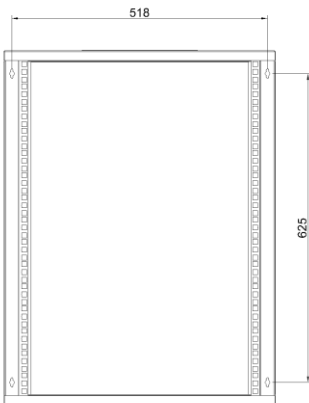

15U - WALL MOUNT RACK

Specifications

Part No	Capacity	Overall Size WxDxH (mm)	Usable Area DxH (mm)	Mounting PC WxH (mm)
PR-NE-WM-15U	15U	550 x 450 x 721	370 x 678	518 x 625