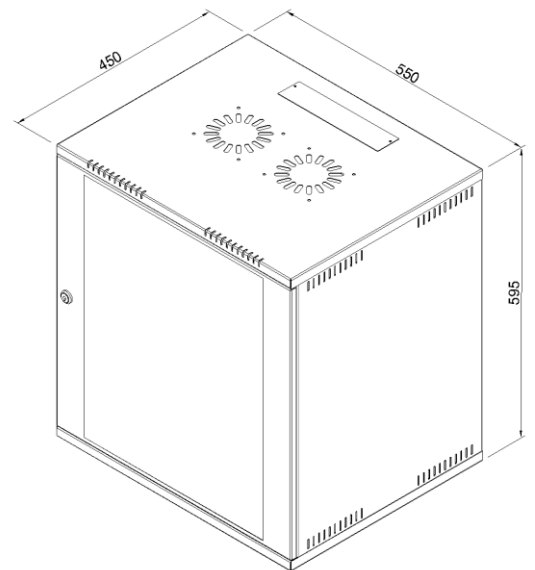

12U - WALL MOUNT RACK

Specifications

Part No	Capacity	Overall Size WxDxH (mm)	Usable Area DxH (mm)	Mounting PC WxH (mm)
PR-NE-WM-12U	12U	550 x 450 x 595	370 x 552	518 x 499