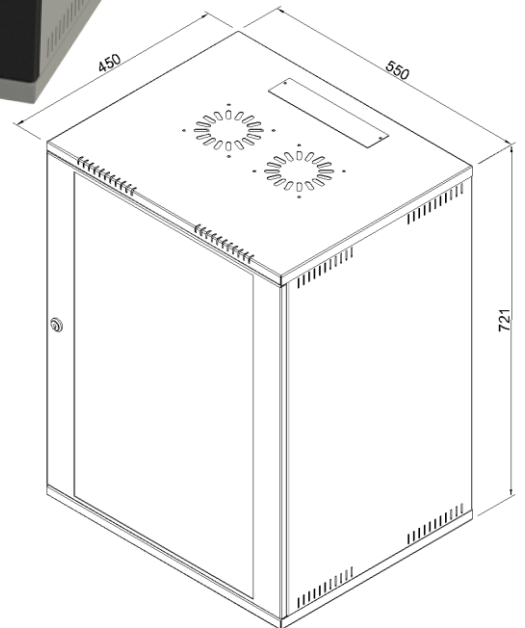

15U - WALL MOUNT RACK

Specifications

Part No	Capacity	Overall Size WxDxH (mm)	Usable Area DxH (mm)	Mounting PC WxH (mm)
PR-NE-WM-15U	15U	550 x 450 x 721	370 x 678	518 x 625