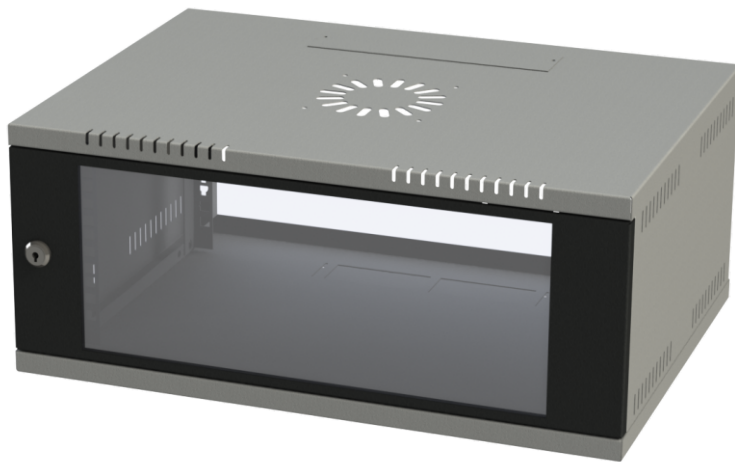

4U - WALL MOUNT RACK

Specifications

Part No	Capacity	Overall Size WxDxH (mm)	Usable Area DxH (mm)	Mounting PC WxH (mm)
PR-NE-WM-4U	4U	550 x 400 x 230	295 x 190	518 x 137