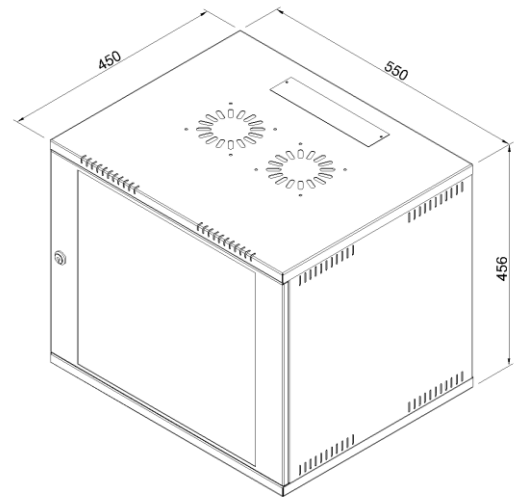

9U - WALL MOUNT RACK

Specifications

Part No	Capacity	Overall Size WxDxH (mm)	Usable Area DxH (mm)	Mounting PC WxH (mm)
PR-NE-WM-9U	9U	550 x 450 x 456	370 x 416	518 x 363