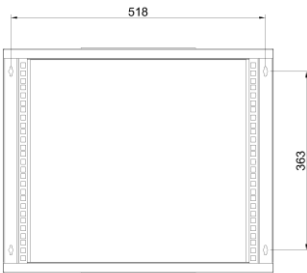

### Specifications

Part No	Capacity	Overall Size WxDxH (mm)	Usable Area DxH (mm)	Mounting PC WxH (mm)
PR-NE-WM-2U	2U	550 x 350 x 140	255 x 100	518 x 47

### Specifications

Part No	Capacity	Overall Size WxDxH (mm)	Usable Area DxH (mm)	Mounting PC WxH (mm)
PR-NE-WM-4U	4U	550 x 400 x 230	295 x 190	518 x 137

### Specifications

Part No	Capacity	Overall Size WxDxH (mm)	Usable Area DxH (mm)	Mounting PC WxH (mm)
PR-NE-WM-6U	6U	550 x 400 x 320	295 x 280	518 x 227

### Specifications

Part No	Capacity	Overall Size WxDxH (mm)	Usable Area DxH (mm)	Mounting PC WxH (mm)
PR-NE-WM-9U	9U	550 x 450 x 456	370 x 416	518 x 363