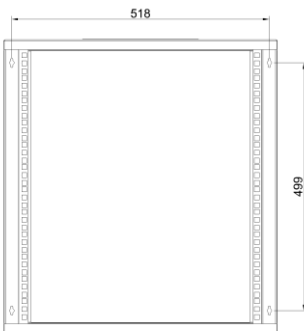

12U - WALL MOUNT RACK

Specifications

Part No	Capacity	Overall Size WxDxH (mm)	Usable Area DxH (mm)	Mounting PC WxH (mm)
PR-NE-WM-12U	12U	550 x 450 x 595	370 x 552	518 x 499