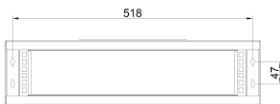

### Specifications

Part No	Capacity	Overall Size WxDxH (mm)	Usable Area DxH (mm)	Mounting PC WxH (mm)
PR-NE-WM-2U	2U	550 x 350 x 140	255 x 100	518 x 47

### Specifications

Part No	Capacity	Overall Size WxDxH (mm)	Usable Area DxH (mm)	Mounting PC WxH (mm)
PR-NE-WM-4U	4U	550 x 400 x 230	295 x 190	518 x 137

### Specifications

Part No	Capacity	Overall Size WxDxH (mm)	Usable Area DxH (mm)	Mounting PC WxH (mm)
PR-NE-WM-6U	6U	550 x 400 x 320	295 x 280	518 x 227

### Specifications

Part No	Capacity	Overall Size WxDxH (mm)	Usable Area DxH (mm)	Mounting PC WxH (mm)
PR-NE-WM-12U	12U	550 x 450 x 595	370 x 552	518 x 499