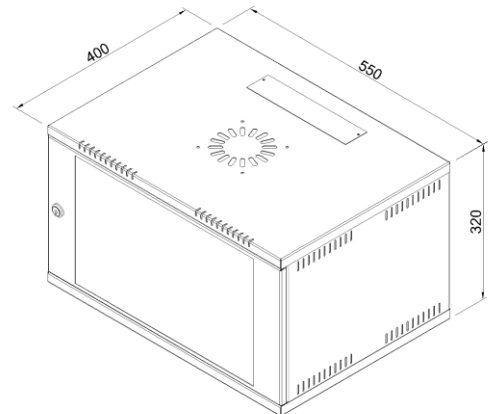

### Specifications

Part No	Capacity	Overall Size WxDxH (mm)	Usable Area DxH (mm)	Mounting PC WxH (mm)
PR-NE-WM-2U	2U	550 x 350 x 140	255 x 100	518 x 47

### Specifications

Part No	Capacity	Overall Size WxDxH (mm)	Usable Area DxH (mm)	Mounting PC WxH (mm)
PR-NE-WM-4U	4U	550 x 400 x 230	295 x 190	518 x 137

### Specifications

Part No	Capacity	Overall Size WxDxH (mm)	Usable Area DxH (mm)	Mounting PC WxH (mm)
PR-NE-WM-6U	6U	550 x 400 x 320	295 x 280	518 x 227