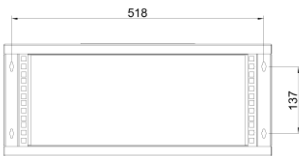

### Specifications

Part No	Capacity	Overall Size WxDxH (mm)	Usable Area DxH (mm)	Mounting PC WxH (mm)
PR-NE-WM-2U	2U	550 x 350 x 140	255 x 100	518 x 47

### Specifications

Part No	Capacity	Overall Size WxDxH (mm)	Usable Area DxH (mm)	Mounting PC WxH (mm)
PR-NE-WM-4U	4U	550 x 400 x 230	295 x 190	518 x 137

### Specifications

Part No	Capacity	Overall Size WxDxH (mm)	Usable Area DxH (mm)	Mounting PC WxH (mm)
PR-NE-WM-6U	6U	550 x 400 x 320	295 x 280	518 x 227

### Specifications

Part No	Capacity	Overall Size WxDxH (mm)	Usable Area DxH (mm)	Mounting PC WxH (mm)
PR-NE-WM-9U	9U	550 x 450 x 456	370 x 416	518 x 363